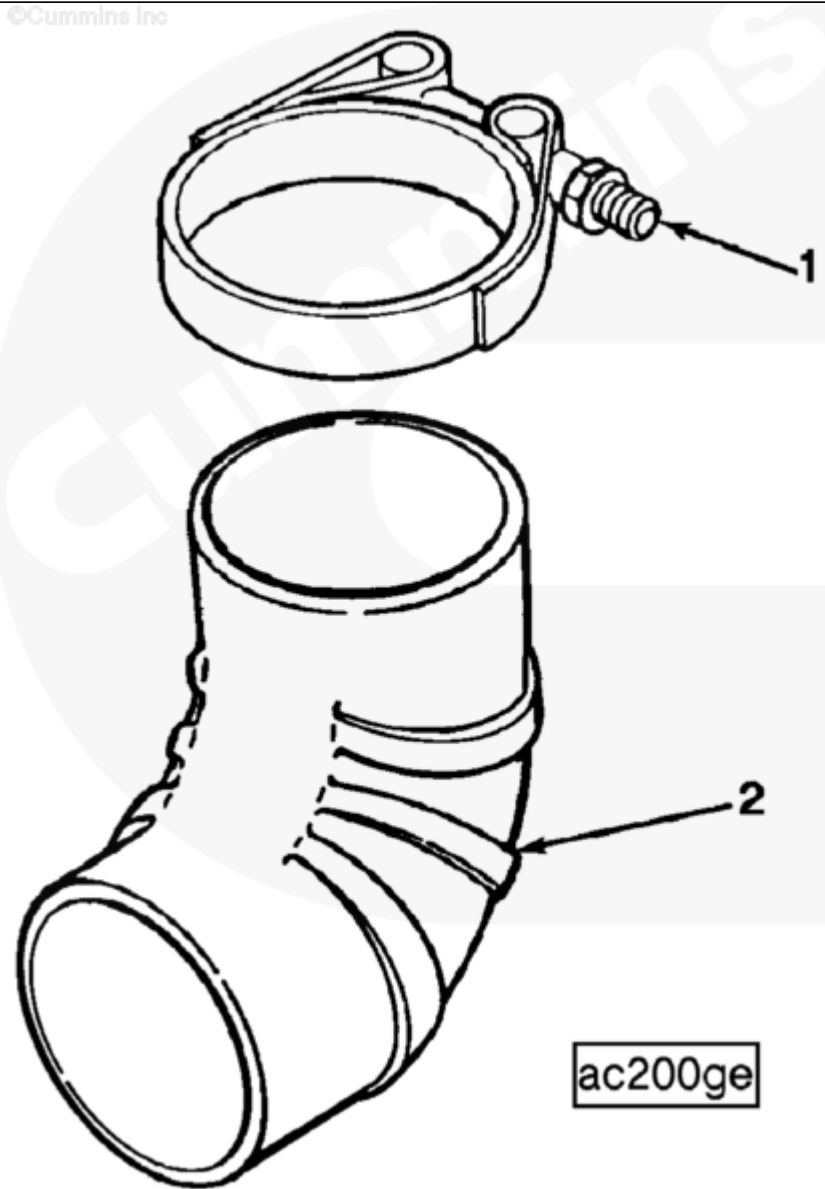

# Parts Catalog - Option Detail

Electronic Parts Catalog - Option Detail				
Option	Group	Graphic	Film Card	Date
CA2041	10.04.2	ac200ge	II	02-JUN-04
<b>Engines</b>	ISM CM570, ISM CM570/870, ISM CM875, ISM CM876, ISM CM876 E, ISM11 CM876 M103, ISM11 CM876 SN, M11 CELECT, M11 CELECT PLUS, M11 MECHANICAL, QSM11 CM570, QSM11 CM876			

[SMALL](#) | [MEDIUM](#) | [LARGE](#)

Cart	Ref No	Part Number	Part Description	Required	Remarks
<a href="#">View My Cart</a>					
		CA2041	Air Cleaner Plumbing		

					Air Cleaner Plumbing
					Plumbing Hose Type: 90
					Degree Elbow
					Hose Size: 5.0 in.to 5.0 in.
					Hose Material: Rubber
					Hose Clamps Included: One T-
					Bolt
					Plumbing Supplied: Mounted
<input type="checkbox"/>	1	<a href="#">149437</a>	T-Bolt Clamp	2	5 1/2 Inch.
<input type="checkbox"/>	2	<a href="#">3105225</a>	Elbow Hose	1	